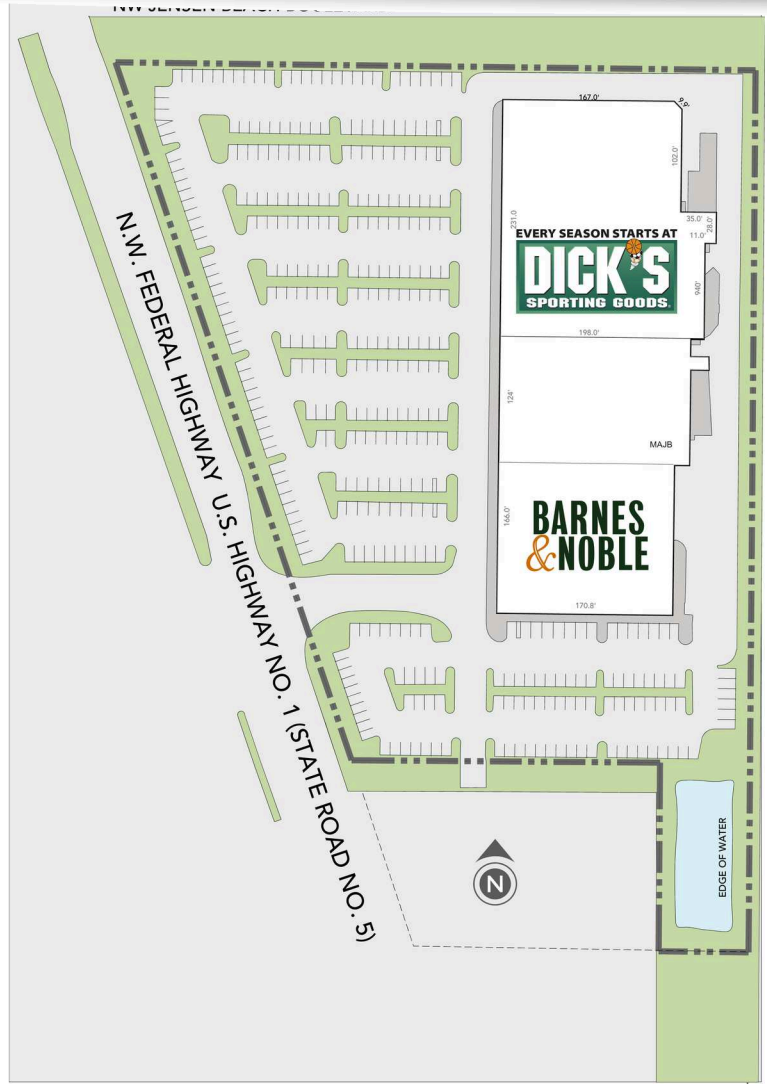

TREASURE COAST COMMONS

📍 3001 NW Federal Highway, Jensen Beach, FL 34957

MSA Fort Pierce, FL

📍 27.240865, -80.2698

RPT

CENTER SIZE

TOTAL CENTER GLA

91,656 S.F.

PROPERTY HIGHLIGHTS

- Located on Federal Highway (US-1) just north of Jensen Beach Blvd. in Jensen Beach, Florida
- Shares intersection with area's regional mall

TREASURE COAST COMMONS

📍 3001 NW Federal Highway, Jensen Beach, FL 34957

MSA Fort Pierce, FL

📍 27.240865, -80.2698

RPT

RETAILERS

MAJA Dick's Sporting Goods	43,551 SF
MAJB Beall's Outlet Store #409	23,115 SF
MAJC Barnes & Noble	24,990 SF